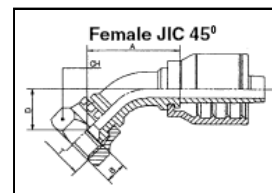

IT - FJ41J - 6 - 6	6FJIC45 X 3/8" HOSE, FITTING	10.20	EA
IT - FJ41J - 8 - 8	8FJIC45 X 1/2" HOSE, FITTING	14.41	EA
IT - FJ41J - 10 - 10	10FJIC45 X 5/8" HOSE, FITTING	17.59	EA
IT - FJ41J - 12 - 12	12FJIC45 X 3/4" HOSE, FITTING	32.84	EA
IT - FJ41J - 16 - 16	16FJIC45 X 1" HOSE, FITTING	45.80	EA
IT - FJ41J - 20 - 20	20FJIC45 X 1 1/4" HOSE, FITTING	68.03	EA
IT - FJ41J - 24 - 24	24FJIC45 X 1 1/2" HOSE, FITTING	89.14	EA
IT - FJ41J - 32 - 32	32FJIC45 X 2" HOSE, FITTING	136.09	EA