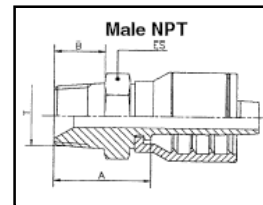

### J series (BW TYPE)

ONE PIECE HOSE ENDS FOR R1T - R2T AND R12

PART NUMBER	DESCRIPTION	LIST PRICE	UNIT
IT - MN10J - 6 - 4	4MP X 3/8" HOSE, FITTING	3.79	EA
IT - MN10J - 6 - 6	6MP X 3/8" HOSE, FITTING	4.93	EA
IT - MN10J - 6 - 8	8MP x 3/8" HOSE, FITTING	8.00	EA
IT - MN10J - 8 - 8	8MP X 1/2" HOSE, FITTING	5.59	EA
IT - MN10J - 12 - 12	12MP X 3/4" HOSE, FITTING	8.48	EA
IT - MN10J - 16 - 16	16MP X 1" HOSE, FITTING	13.44	EA
IT - MN10J - 20 - 20	20MP X 1 1/4" HOSE, FITTING	32.69	EA
IT - MN10J - 24 - 24	24MP X 1 1/2" HOSE, FITTING	41.38	EA
IT - MN10J - 32 - 32	32MP X 2" HOSE, FITTING	64.36	EA