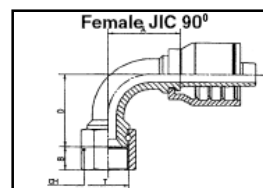

IT - FJ91J - 6 - 6	6FJIC90 X 3/8" HOSE, FITTING	12.75	EA
IT - FJ91J - 8 - 8	8FJIC90 X 1/2" HOSE, FITTING	14.41	EA
IT - FJ91J - 8 - 10	10FJIC90 X 5/8" HOSE, FITTING	18.41	EA
IT - FJ91J - 8 - 12	12FJIC90 X 1/2" HOSE, FITTING	26.89	EA
IT - FJ91J - 10 - 10	10FJIC90 X 5/8" HOSE, FITTING	17.59	EA
IT - FJ91J - 12 - 12	12FJIC90 X 3/4" HOSE, FITTING	32.84	EA
IT - FJ91J - 16 - 16	16FJIC90 X 1" HOSE, FITTING	45.80	EA
IT - FJ91J - 20 - 20	20FJIC90 X 1 1/4" HOSE, FITTING	68.06	EA