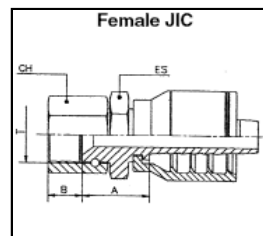

IT - FJ12J - 6 - 6	6FJIC x 3/8" HOSE, FITTING	5.35	EA
IT - FJ12J - 6 - 8	8 FJIC X 3/8" HOSE, FITTING	5.89	EA
IT - FJ12J - 8 - 8	8FJIC X 1/2" HOSE, FITTING	6.95	EA
IT - FJ12J - 8 - 10	10FJIC X 1/2" HOSE, FITTING	7.25	EA
IT - FJ12J - 8 - 12	12FJIC X 1/2" HOSE, FITTING	10.29	EA
IT - FJ12J - 10 - 10	10FJIC X 5/8" HOSE, FITTING	12.60	EA
IT - FJ12J - 12 - 12	12FJIC X 3/4" HOSE, FITTING	10.83	EA
IT - FJ12J - 12 - 16	16FJIC X 3/4" HOSE, FITTING	22.83	EA
IT - FJ12J - 16 - 16	16FJIC X 1" HOSE, FITTING	21.38	EA
IT - FJ12J - 16 - 20	20FJIC X 1" HOSE, FITTING	27.16	EA
IT - FJ12J - 20 - 20	20FJIC X 1 1/4" HOSE, FITTING	40.00	EA
IT - FJ12J - 20 - 24	24FJIC X 1 1/4" HOSE, FITTING	44.99	EA
IT - FJ12J - 24 - 24	24FJIC X 1 1/2" HOSE, FITTING	51.58	EA
IT - FJ12J - 32 - 32	32FJIC X 2" HOSE, FITTING	104.93	EA